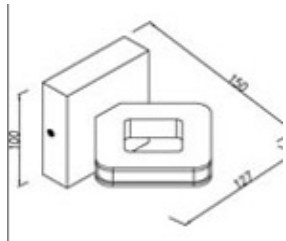

LINEA BAHAMAS
Cod.: 1530525BC

Watts	36
Zócalo	LED
LargoxAnchoxAlto	200x760x120
IP	20
Volts	220
Cant. Lámparas	4
Color	BLANCO
Lámpara	LED

LINEA TOILETTE
Cod.: 1530465BC

Watts	5,5
Zócalo	LED
LargoxAnchoxAlto	150x127x100
IP	20
Volts	220
Cant. Lámparas	1
Color	CROMO
Lámpara	LED